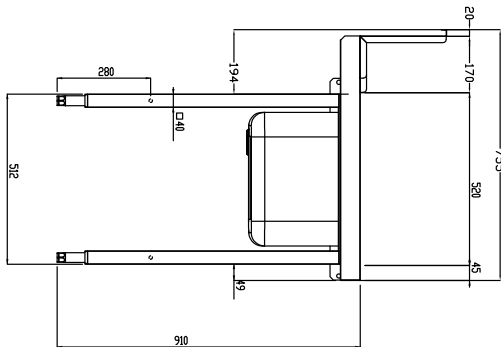

### Short Form Specification

**Item No.** \_\_\_\_\_

Designed for rack type dishwashers. Constructed in 304 AISI stainless steel. Integrated splashback.

N. 2 square 40x40mm square legs with height-adjustable feet. Sink size 500x400x300mm with overflow pipe and drain hole.

### Main Features

- Supplied knocked-down and easy to assemble.
- Designed for 500x500 mm dishwashing racks.
- The table is intended to be directly connected with the rack type in the loading side from left to right direction.
- Suitable to be installed alone with the rack type dishwasher to save space.

### Optional Accessories

- 2 legs for floor mounted storing shelf PNC 855296
- Dish scraper PNC 855297
- Undershelf for Dishwasher table, 1200 mm PNC 865352
- Floor fastening kit for 2 square legs PNC 865386
- Removable bridge table, 800 mm PNC 865418
- Removable bridge table with hole, 800 mm PNC 865419
- Wall/floor mounted storing shelf, 1100 mm PNC 865420

**APPROVAL:** \_\_\_\_\_

Front

Side

D = Drain

Top

**Key Information:**

External dimensions, Width:	1200 mm
865405 (BHRPTB11L)	
External dimensions, Depth:	755 mm
External dimensions, Height:	1170 mm
Net weight:	22 kg
Splashback Dimensions, Height:	260 mm
Basin dimensions:	