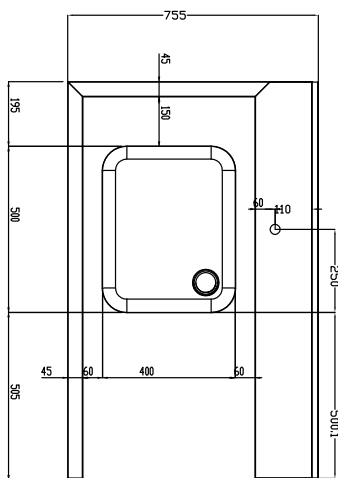

### Short Form Specification

**Item No.** \_\_\_\_\_

Designed for rack type dishwashers. Constructed in 304 AISI stainless steel. Integrated splashback.

N. 2 square 40x40mm square legs with height-adjustable feet. Sink size 500x400x300mm with overflow pipe and drain hole.

### Main Features

- Supplied knocked-down and easy to assemble.
- Designed for 500x500 mm dishwashing racks.
- The table is intended to be directly connected with the rack type in the loading side from left to right direction.
- Suitable to be installed alone with the rack type dishwasher to save space.

### Optional Accessories

- 2 legs for floor mounted storing shelf PNC 855296
- Dish scraper PNC 855297
- Undershelf for Dishwasher table, 1200 mm PNC 865352
- Floor fastening kit for 2 square legs PNC 865386
- Removable bridge table, 800 mm PNC 865418
- Removable bridge table with hole, 800 mm PNC 865419
- Wall/floor mounted storing shelf, 1100 mm PNC 865420

**APPROVAL:** \_\_\_\_\_

Front

Side

D = Drain

Top

**Key Information:**

External dimensions, Width:	1200 mm
865405 (BHRPTB11L)	
External dimensions, Depth:	755 mm
External dimensions, Height:	1170 mm
Net weight:	22 kg
Splashback Dimensions, Height:	260 mm
Basin dimensions:	