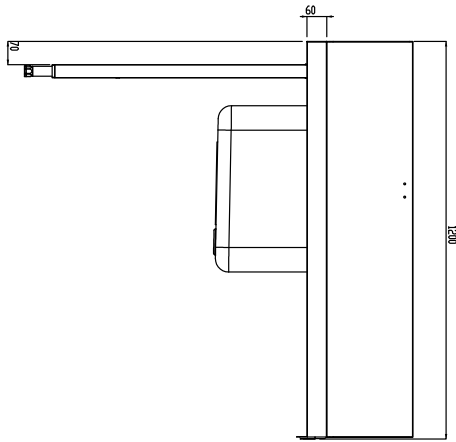

### Main Features

- Supplied knocked-down and easy to assemble.
- Designed for 500x500 mm dishwashing racks.
- The table is intended to be directly connected with the rack type in the loading side from left to right direction.
- Suitable to be installed alone with the rack type dishwasher to save space.

### Construction

- 304 AISI stainless steel construction throughout.
- Included splashback to prevent water spatter.
- Deep anti-drip profiles completely folded with lower edge for safe and easy cleaning.
- All surfaces smooth with polished finish.
- 40x40 mm square tubular legs in AISI 304 stainless steel.
- Stainless steel feet 50 mm adjustable in height to ensure that tables drain back into the dishwasher.
- To be secured to the dishwasher and fitted with one pair of legs at the other end.
- Optionally equipped with undershelf, pre-rinse unit, strainer basket and scrap plate.

### Optional Accessories

- 2 legs for floor mounted storing shelf PNC 855296
- Dish scraper PNC 855297
- Undershelf for Dishwasher table, 1200 mm PNC 865352
- Floor fastening kit for 2 square legs PNC 865386
- Removable bridge table, 800 mm PNC 865418
- Removable bridge table with hole, 800 mm PNC 865419
- Wall/floor mounted storing shelf, 1100 mm PNC 865420

**APPROVAL:** \_\_\_\_\_

Front

Side

D = Drain

Top

**Key Information:**

External dimensions, Width:	1200 mm
865405 (BHRPTB11L)	
External dimensions, Depth:	755 mm
External dimensions, Height:	1170 mm
Net weight:	22 kg
Splashback Dimensions, Height:	260 mm
Basin dimensions:	